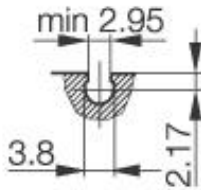

Accessories: Mounting unit BMF 103-HW-42

Common Data

Version
Usable with

Bracket for BMF 103-HW-42
in connection with BMF 303K-..for
Pneumatic cylind

Mechanical Data

Material
Weight

CuZn, Nickel plated
0.8

PX1664