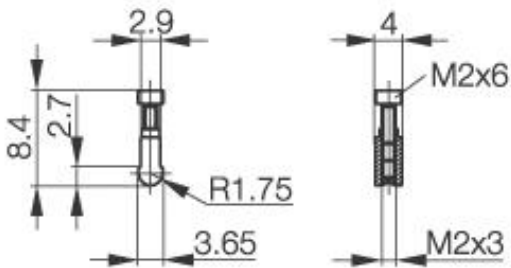

Accessories: Mounting unit BMF 103-HW-42

Common Data

Version
Usable with

Bracket for BMF 103-HW-42
in connection with BMF 303K-..for
Pneumatic cylind

Mechanical Data

Material
Weight

CuZn, Nickel plated
0.8

PX1664